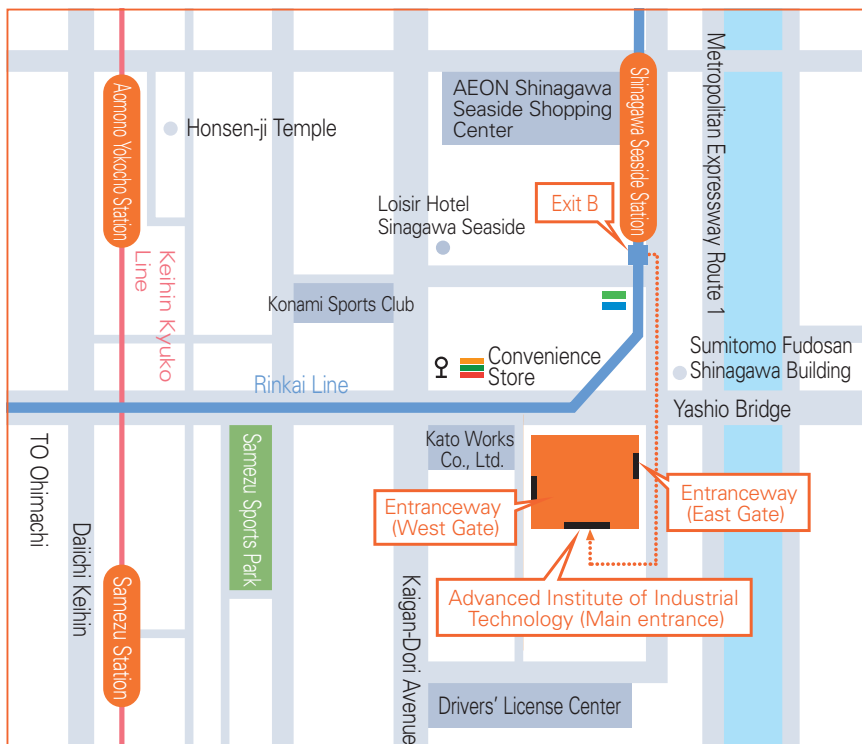

Access and Vicinity Map

Toei Bus

Get off at Toritsu Sangyo Gijyutsu Kosen Shinagawa Campus-mae and walk for two minutes.

Shinagawa Seaside Campus

[The stations nearest to the Shinagawa Seaside Campus]

- Rinkai Line/Get off at Shinagawa Seaside Station and walk for three minutes.
- Keihin Kyuko Line/Get off at Aomono Yokocho Station and walk for ten minutes.
- Keihin Kyuko Line/Get off at Samezu Station and walk for nine minutes.